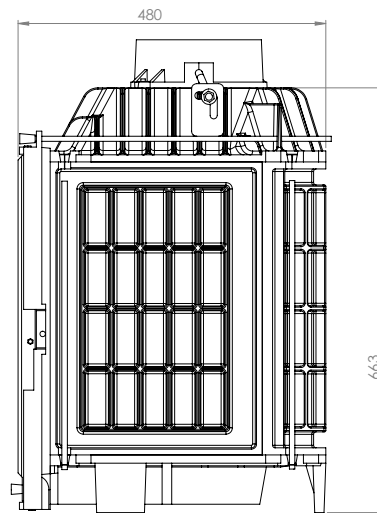

Technical drawing