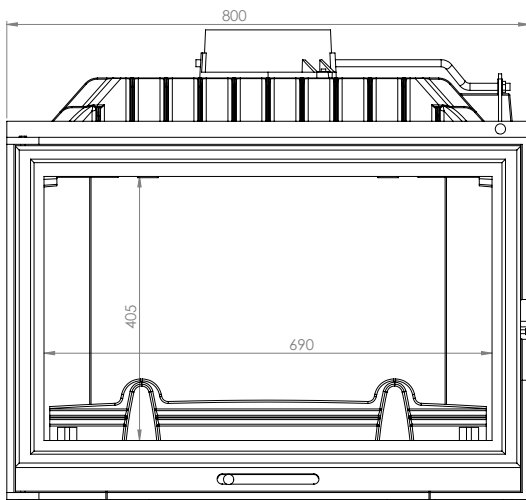

FONT 800

Model	FONT 800
Nominal power (kW)	18
Heating power range (kW)	11 - 24
Heating efficiency (%)	87
Weight (kg)	205
Material	Cast
Fuel type	Wood
Exhaust outlet diameter (mm)	200
Exhaust gas temperature (°C)	180
Max Wood Length (cm)	60
Glass	Ceramic
Stone	-
Warranty (Year)	5

Technical drawing

Certificates