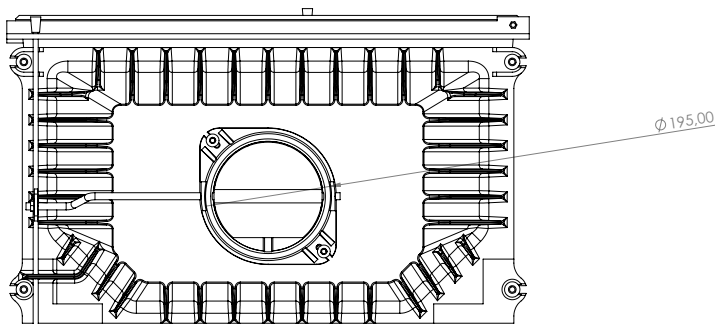

Technical drawing